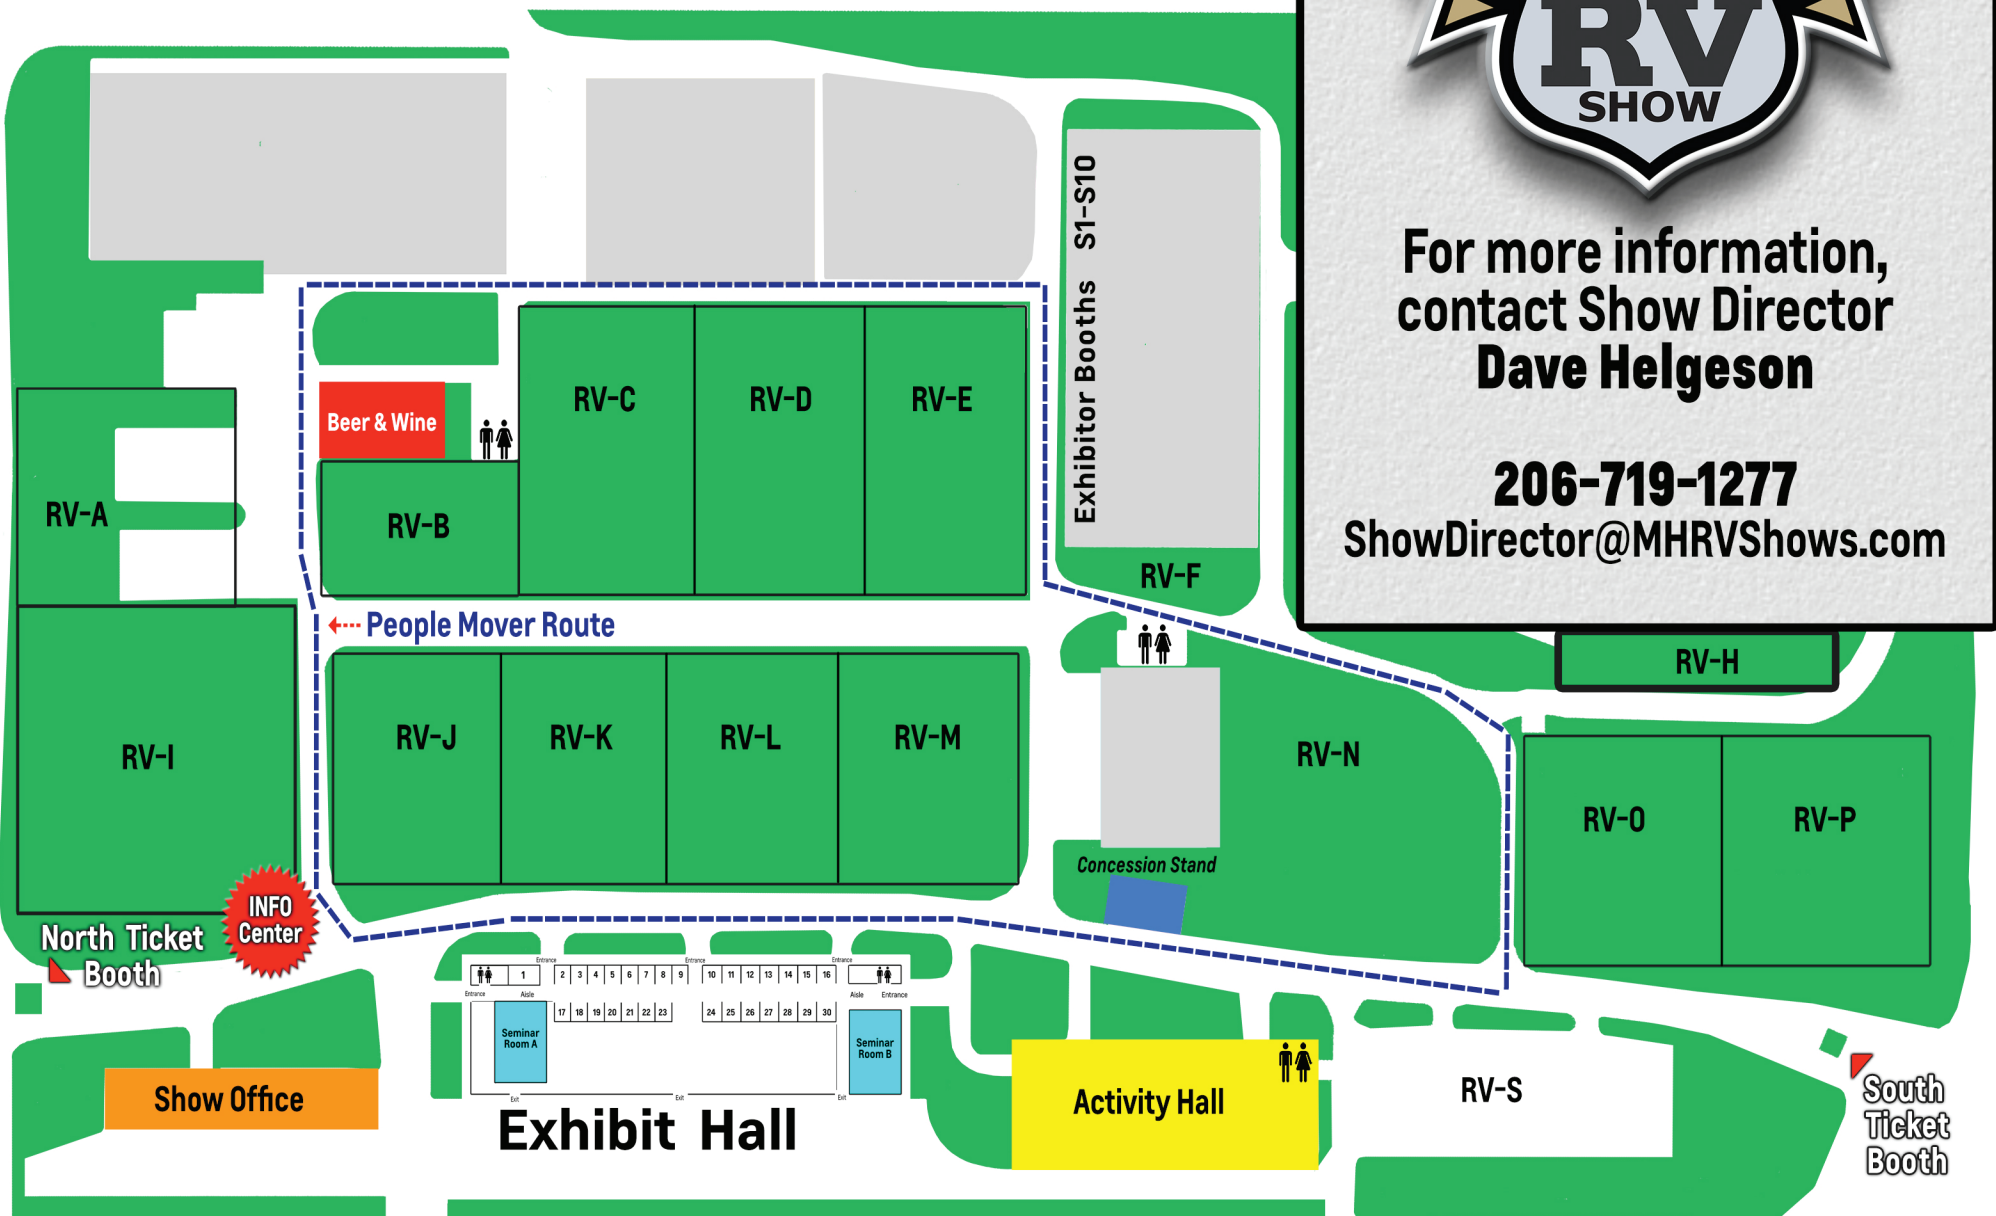

Enumclaw RV Show Layout

For more information,
contact Show Director
Dave Helgeson

206-719-1277

ShowDirector@MHRVShows.com

284th Ave. SE